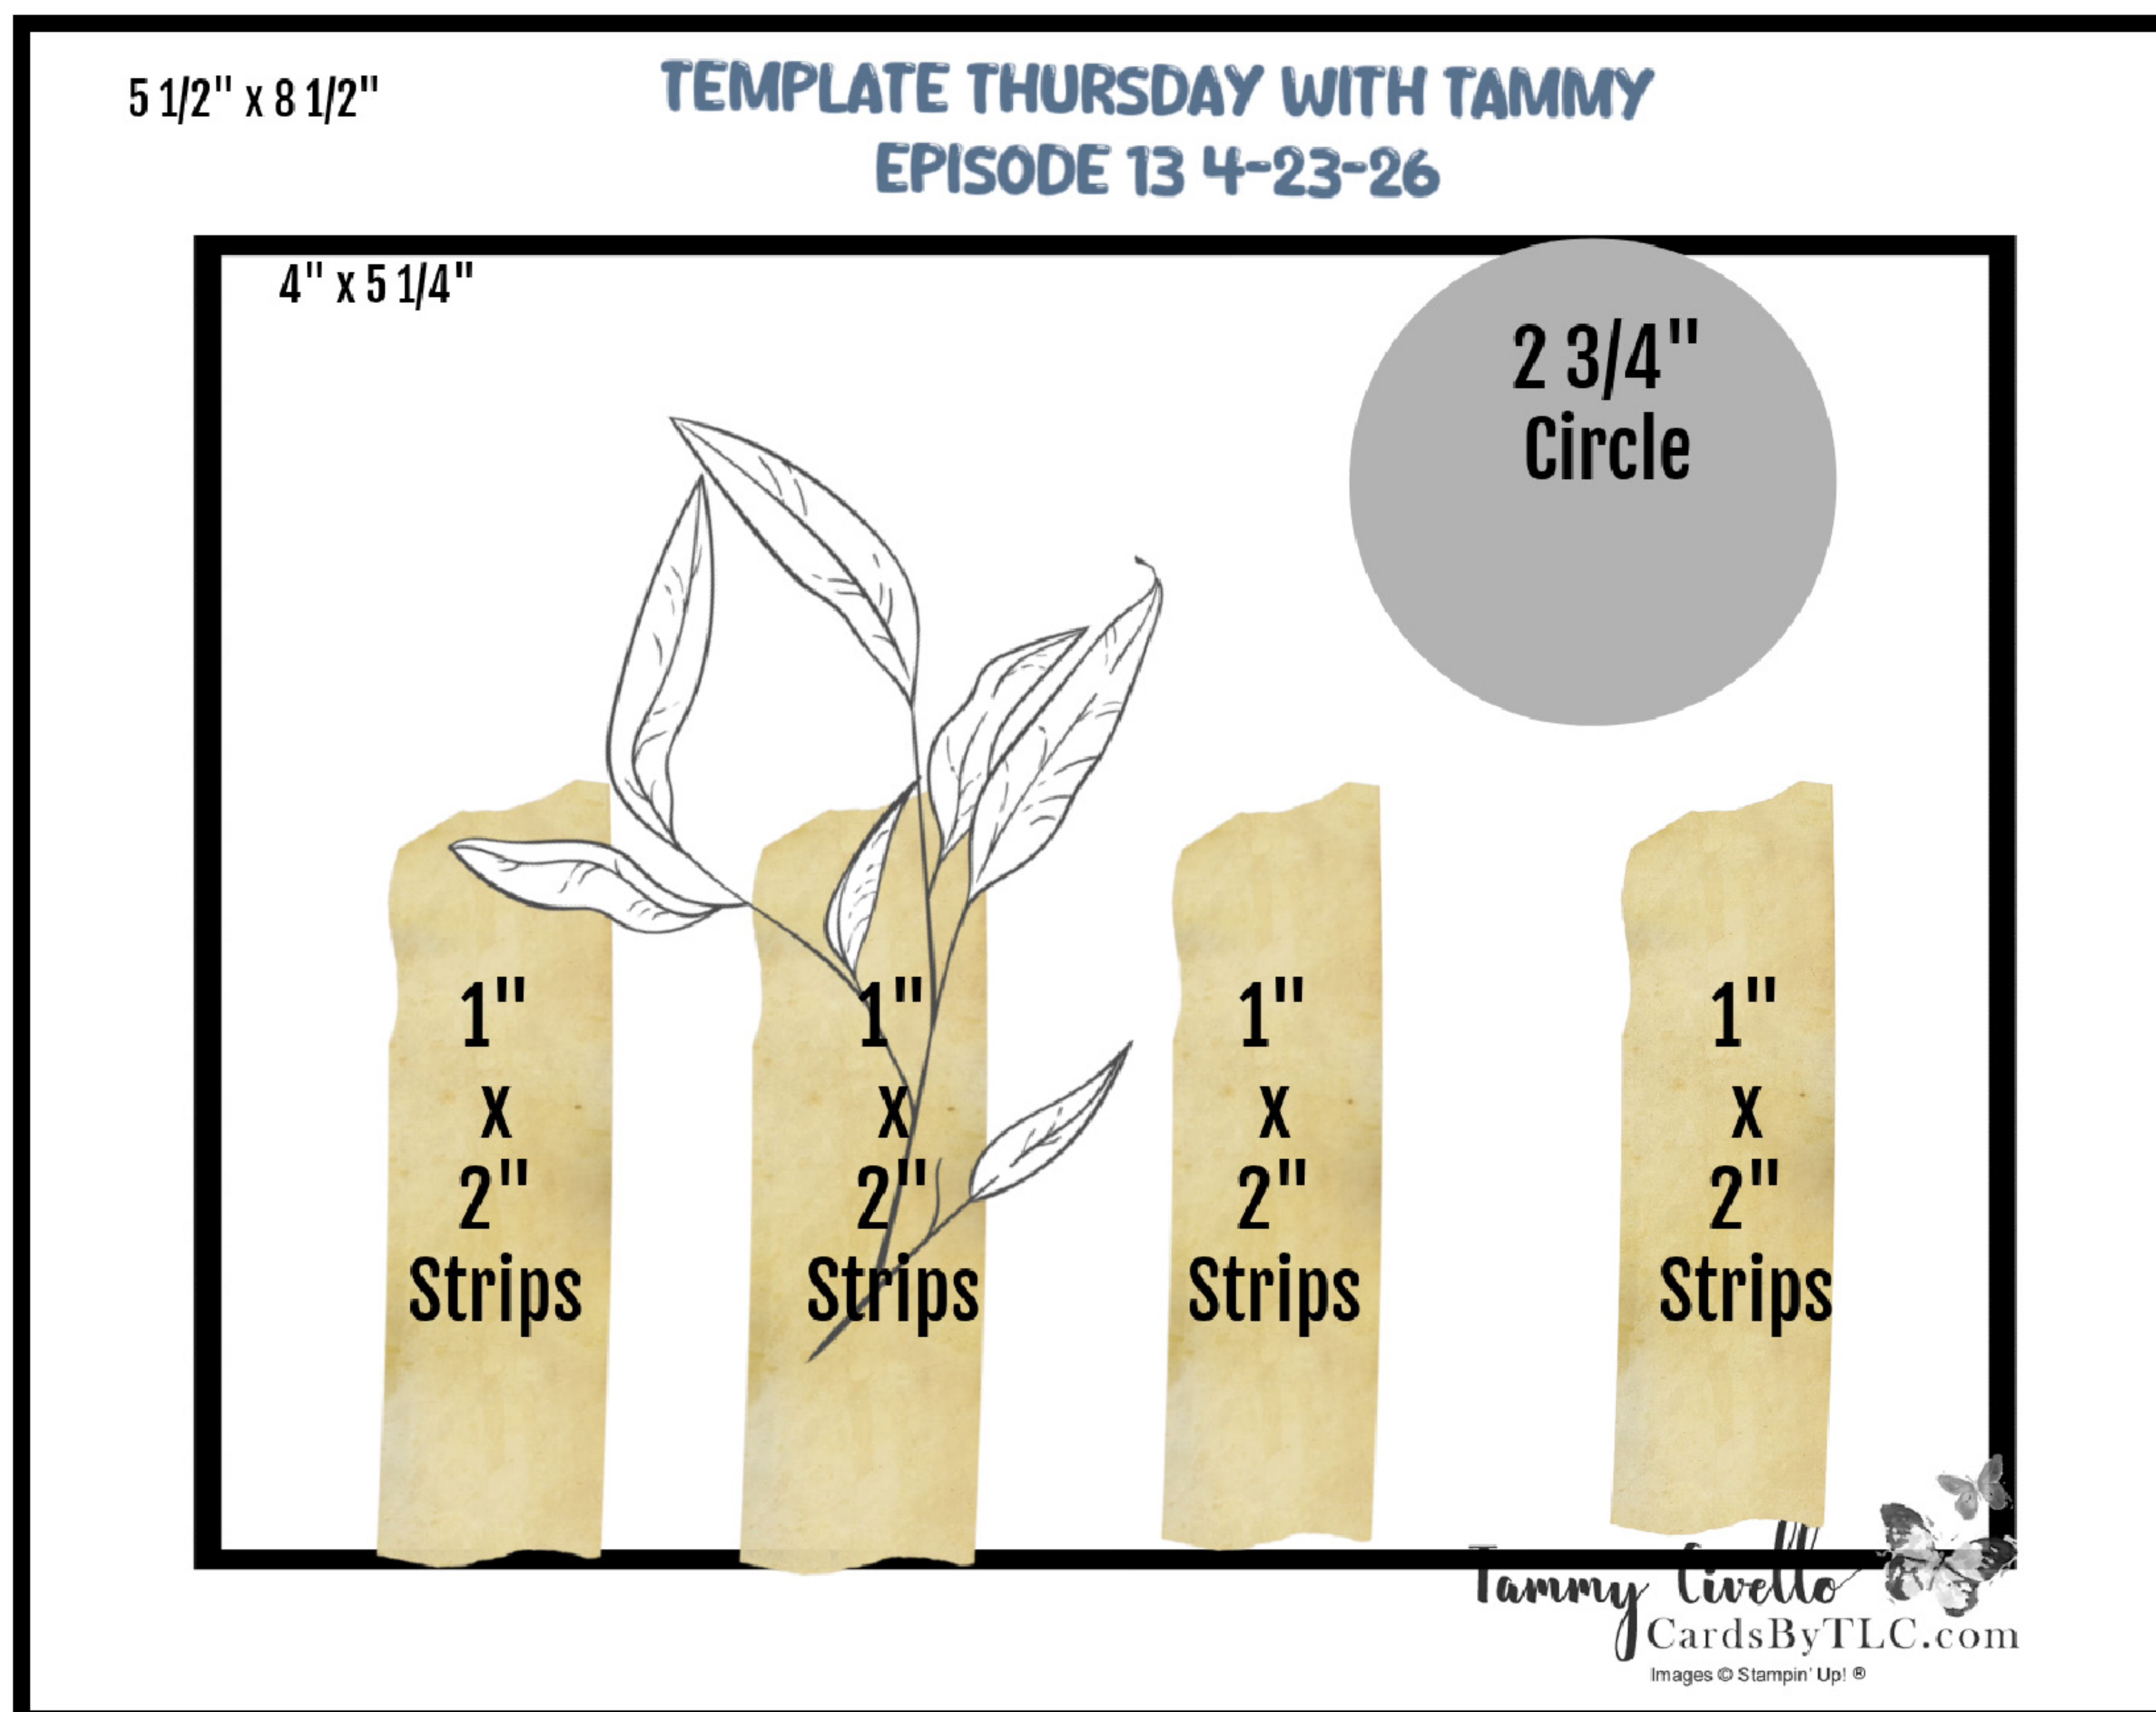

TEMPLATE THURSDAY WITH TAMMY

Episode #13
Blog Post Date 4/24/26

www.cardsbytcl.com