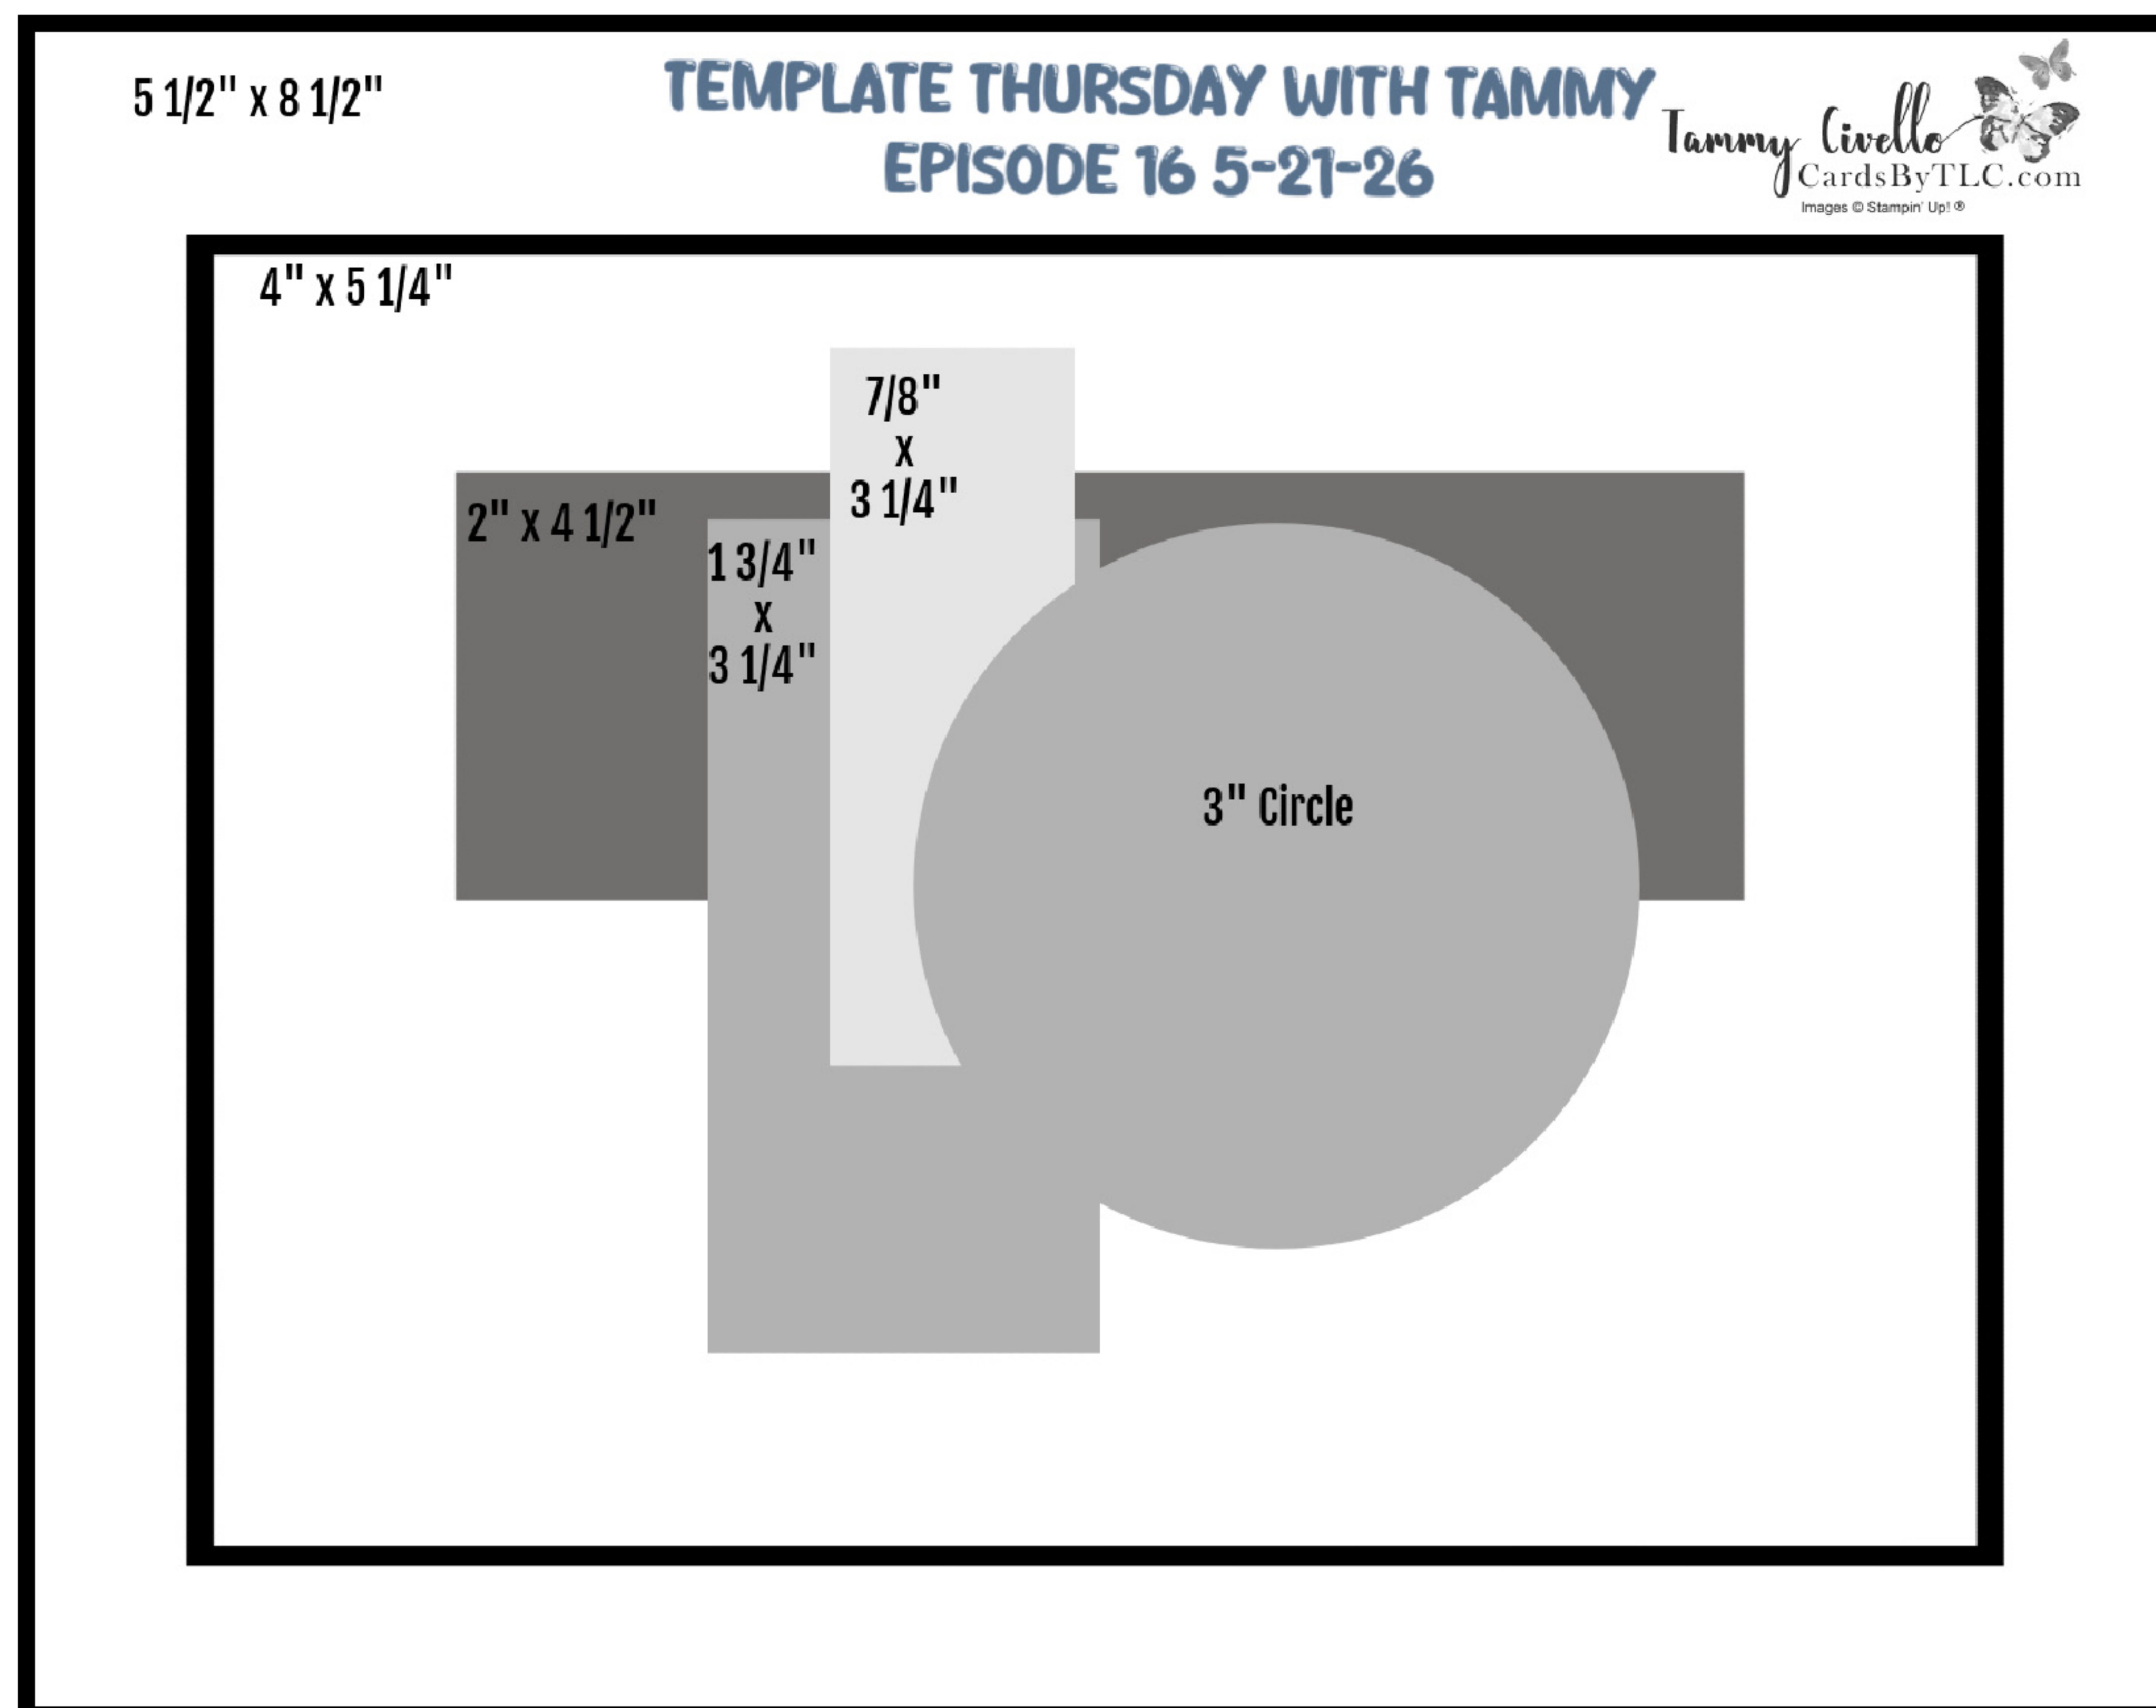

TEMPLATE THURSDAY WITH TAMMY

Episode #16
Blog Post Date 5/22/26

www.cardsbytlic.com