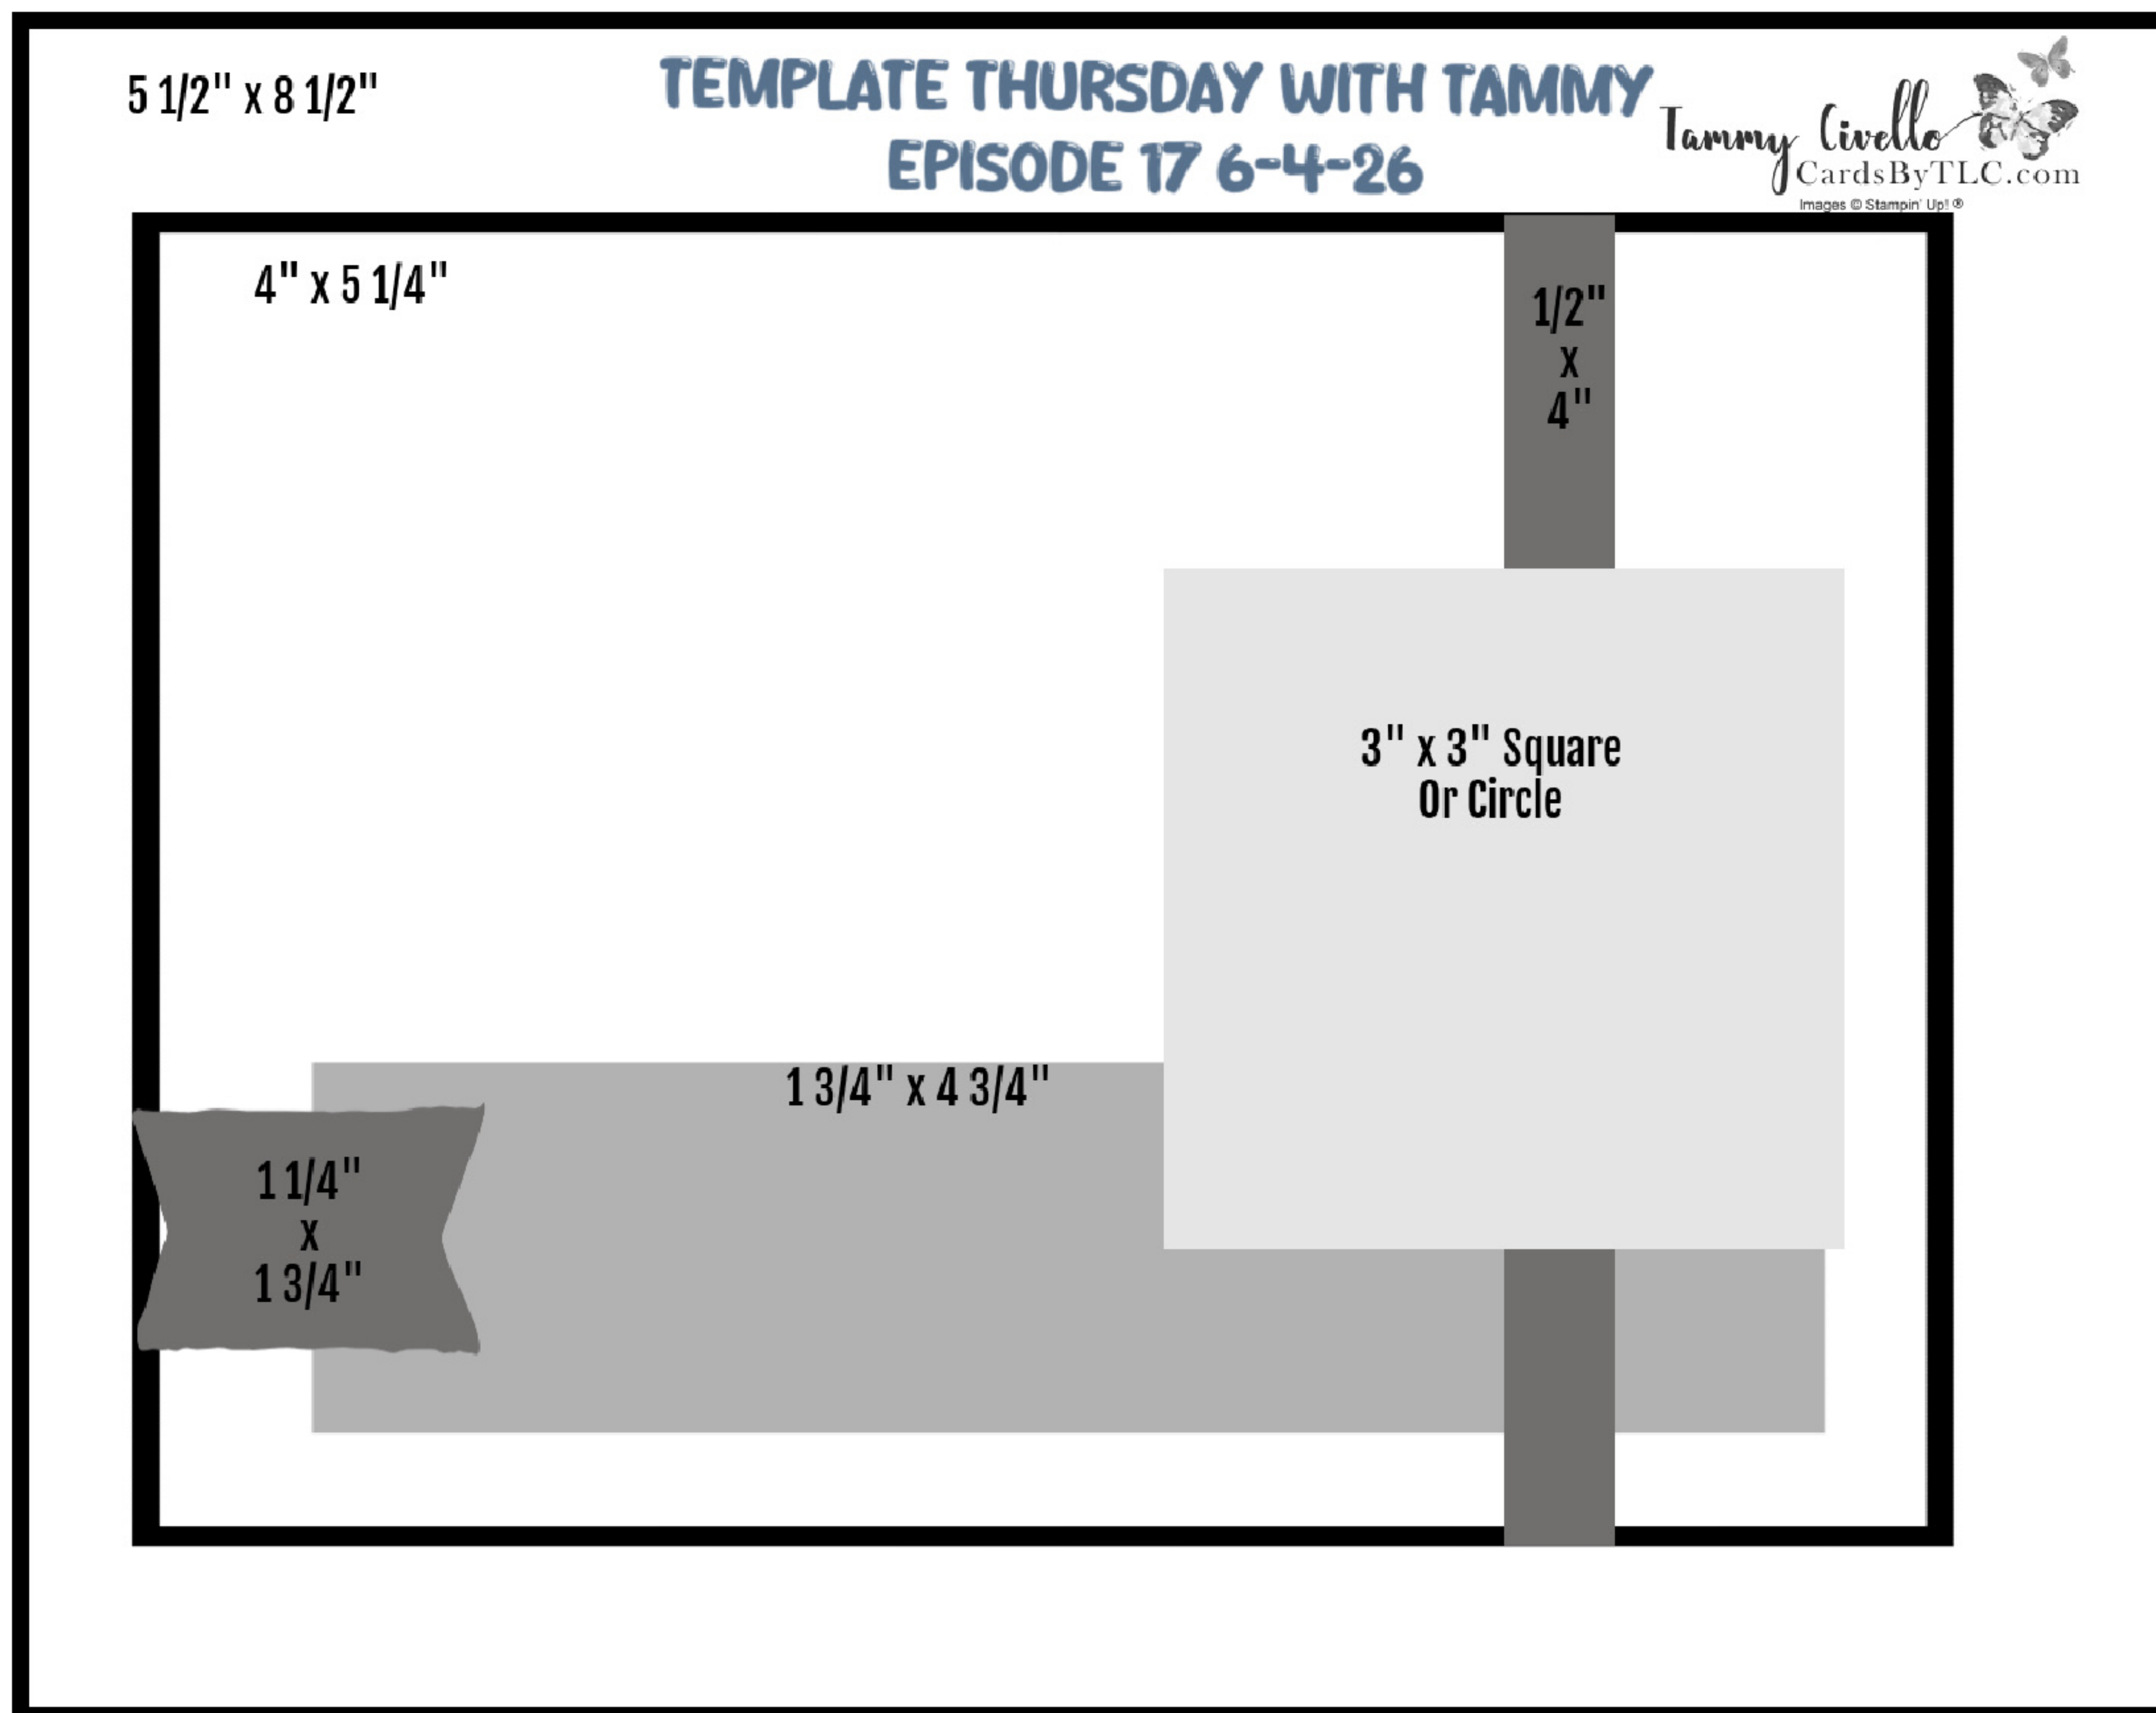

TEMPLATE THURSDAY WITH TAMMY

Episode #17
Blog Post Date 6/12/26

www.cardsbytlic.com