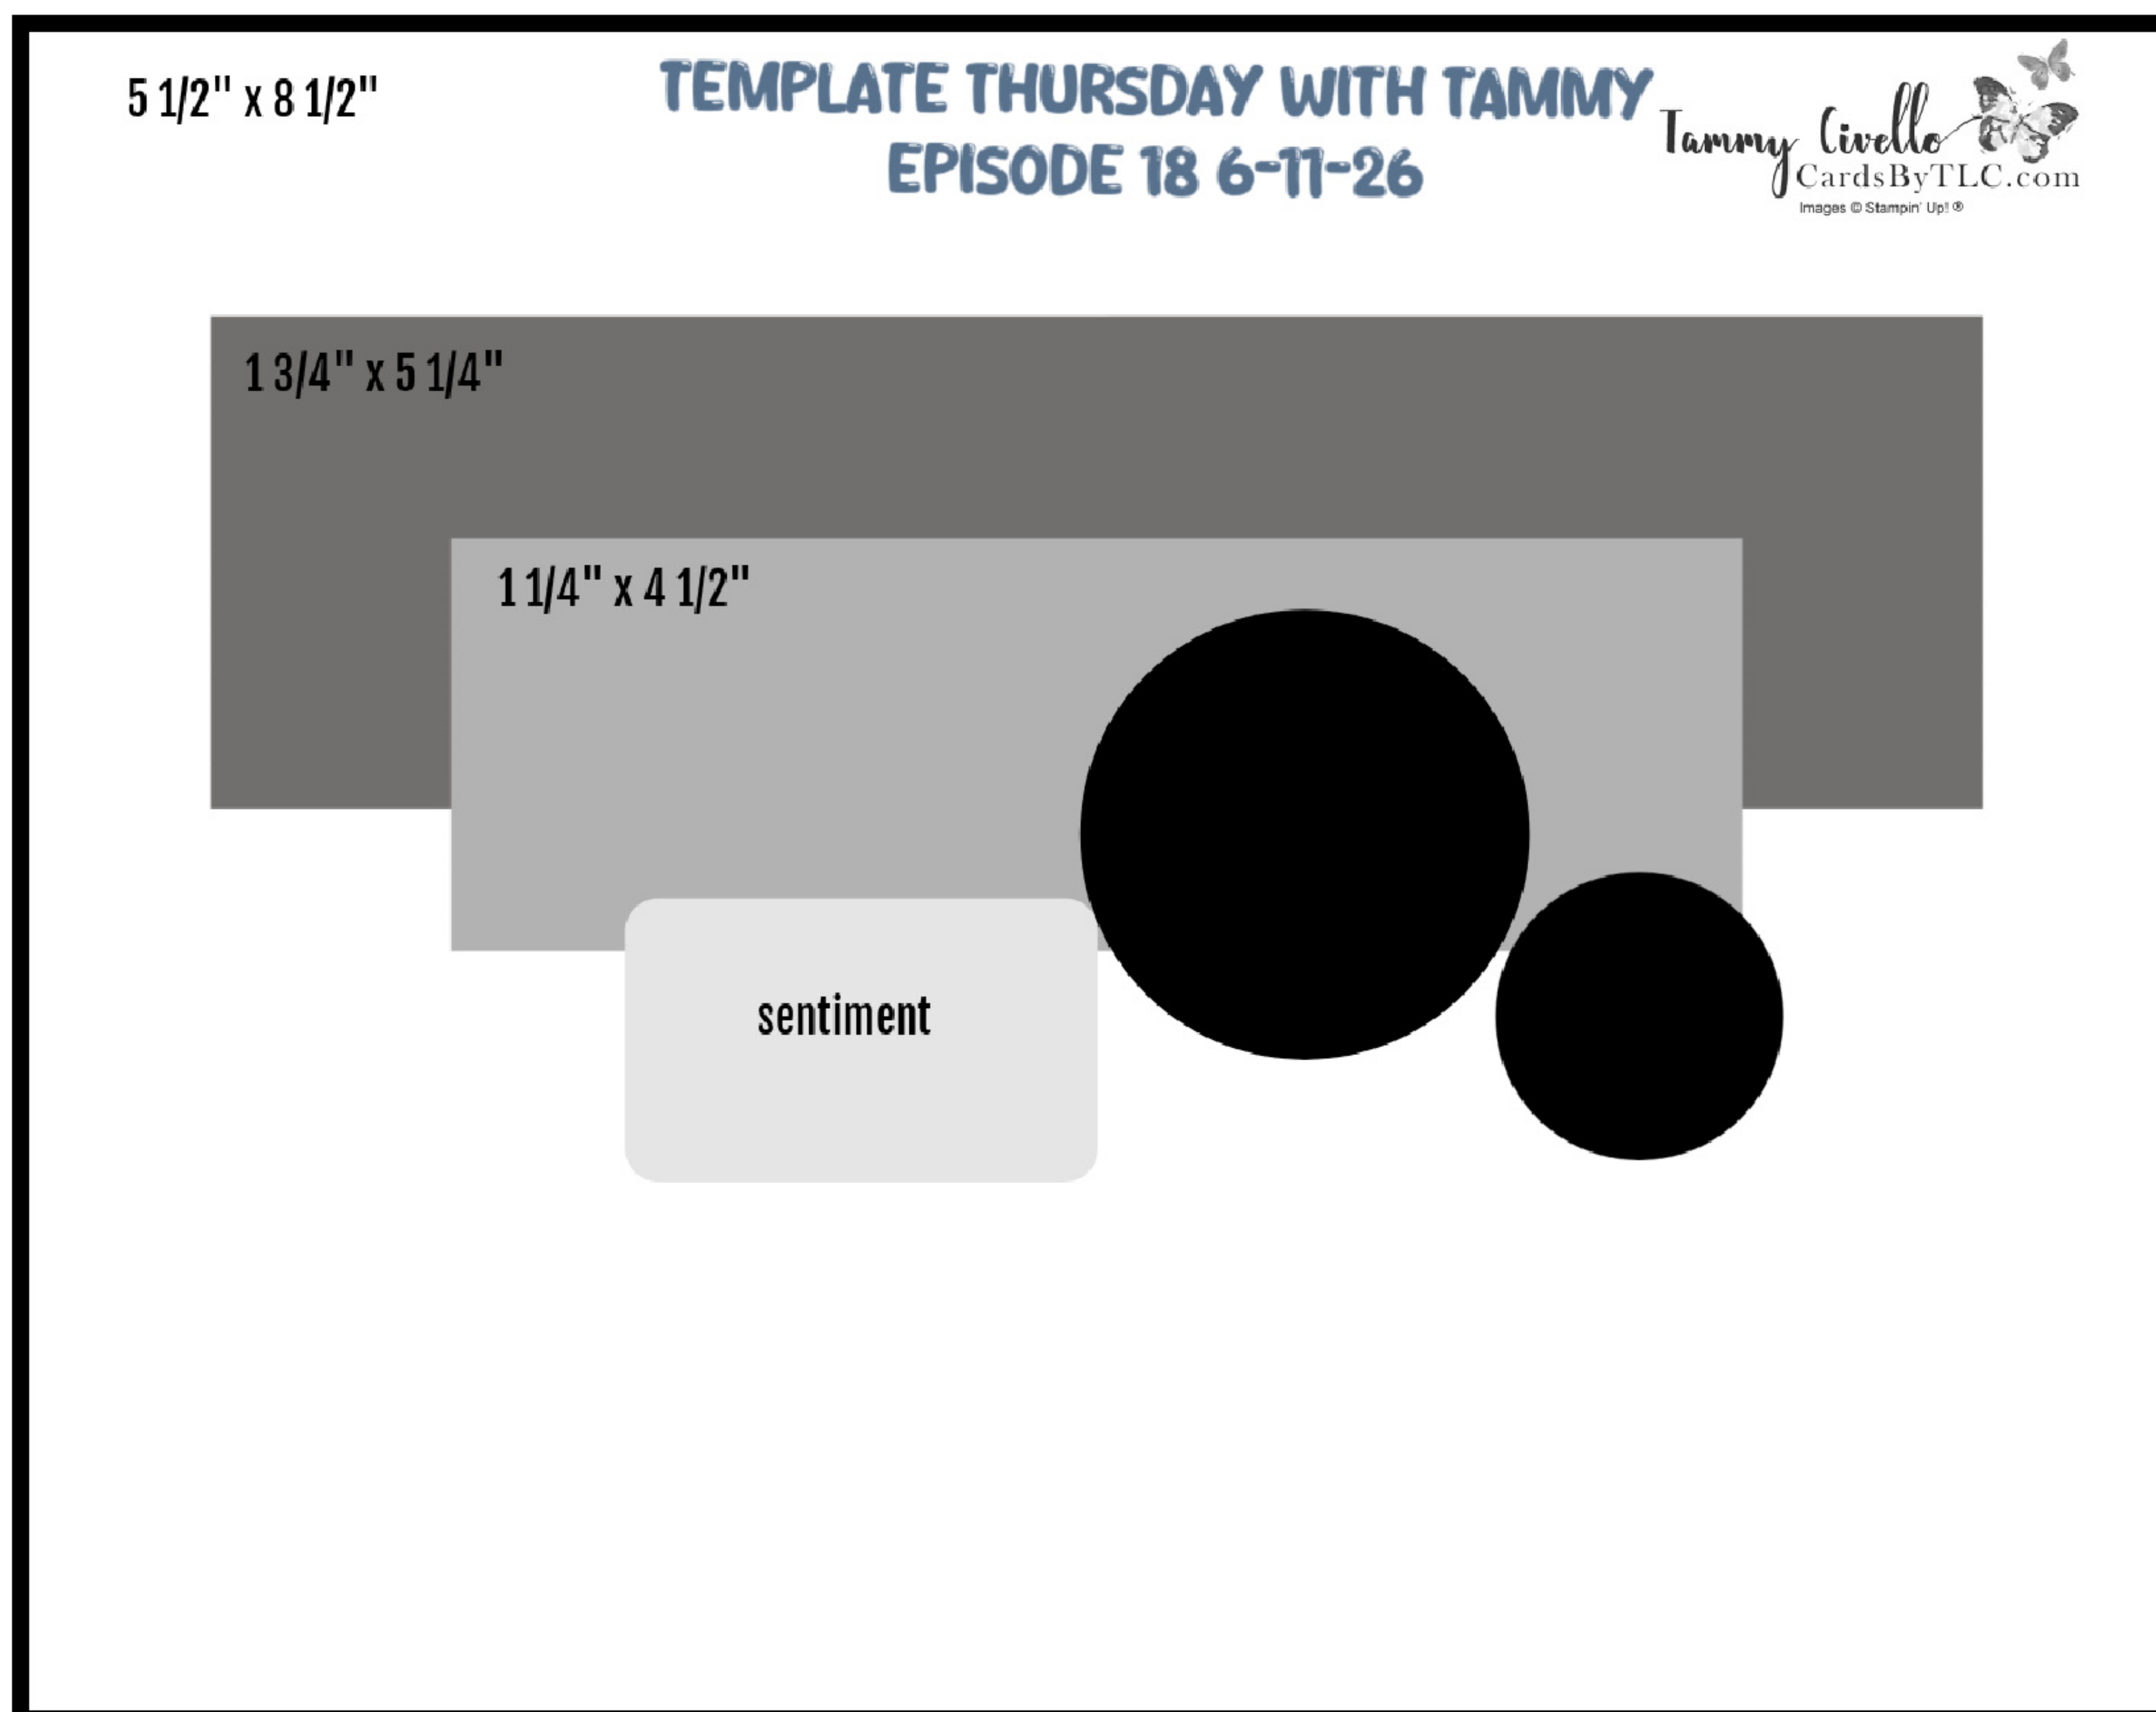

TEMPLATE THURSDAY WITH TAMMY

Episode #18
Blog Post Date 6/13/26

www.cardsbytlc.com