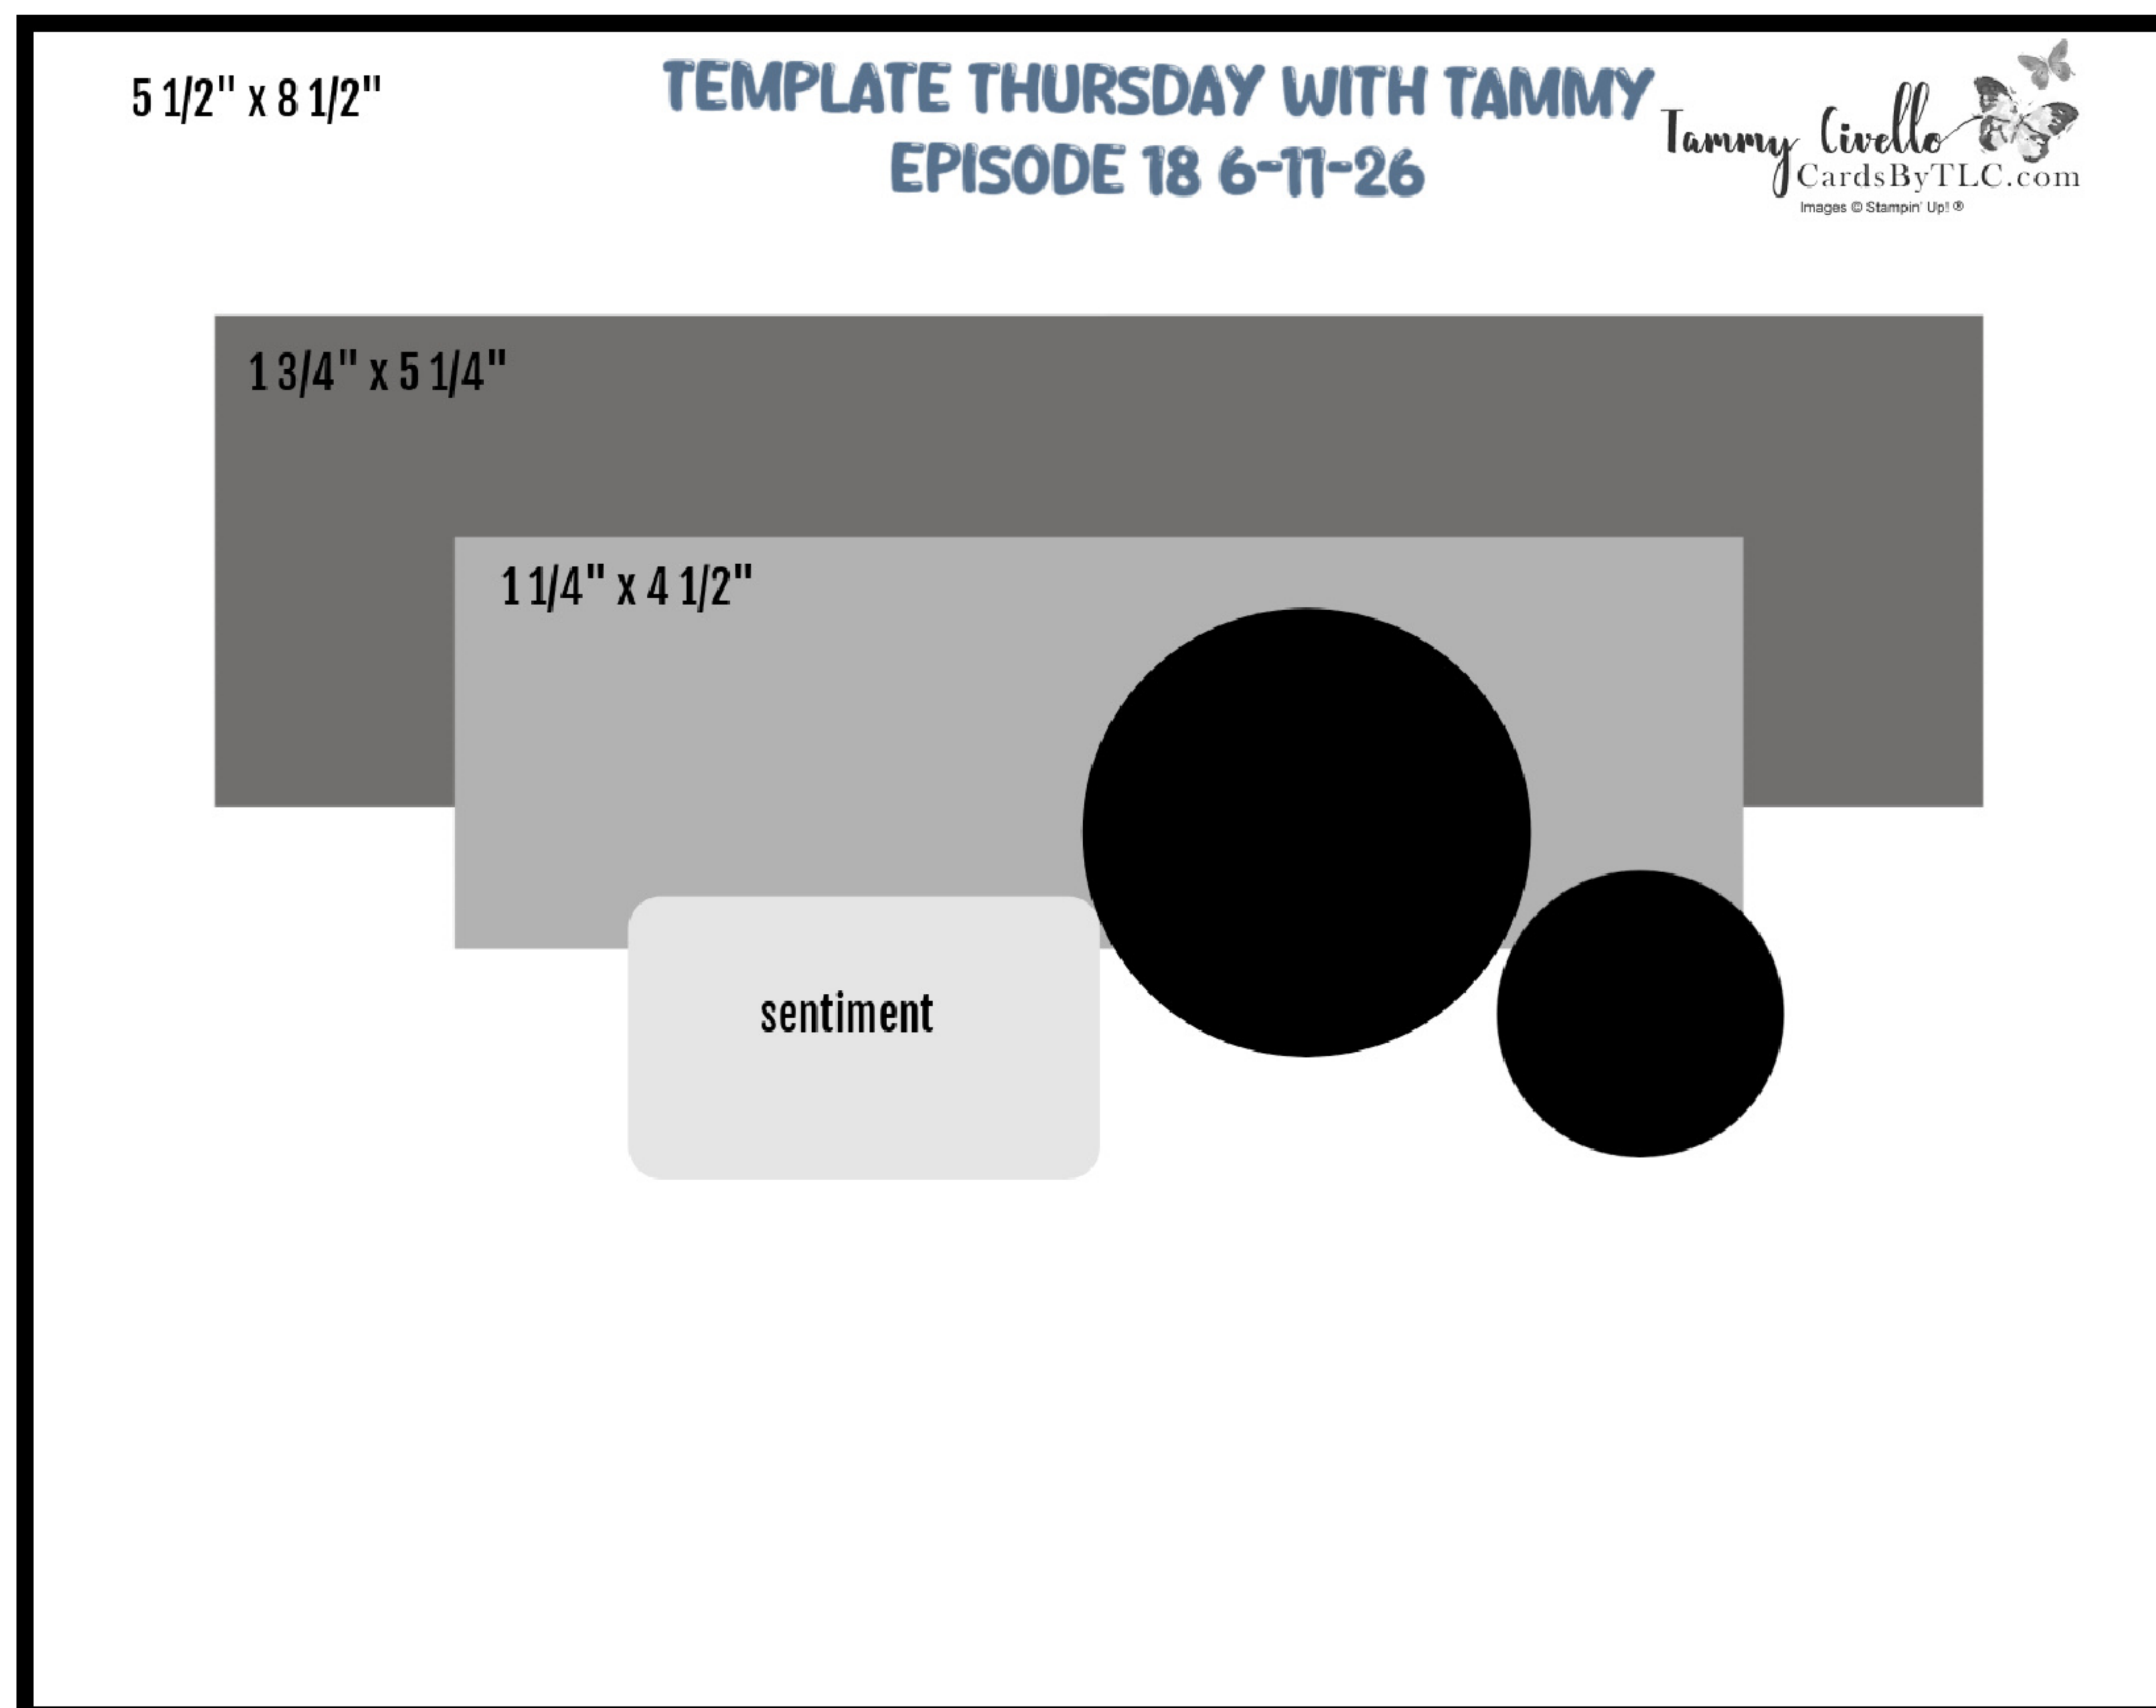

TEMPLATE THURSDAY WITH TAMMY

Episode #18
Blog Post Date 6/13/26

www.cardsbytlic.com