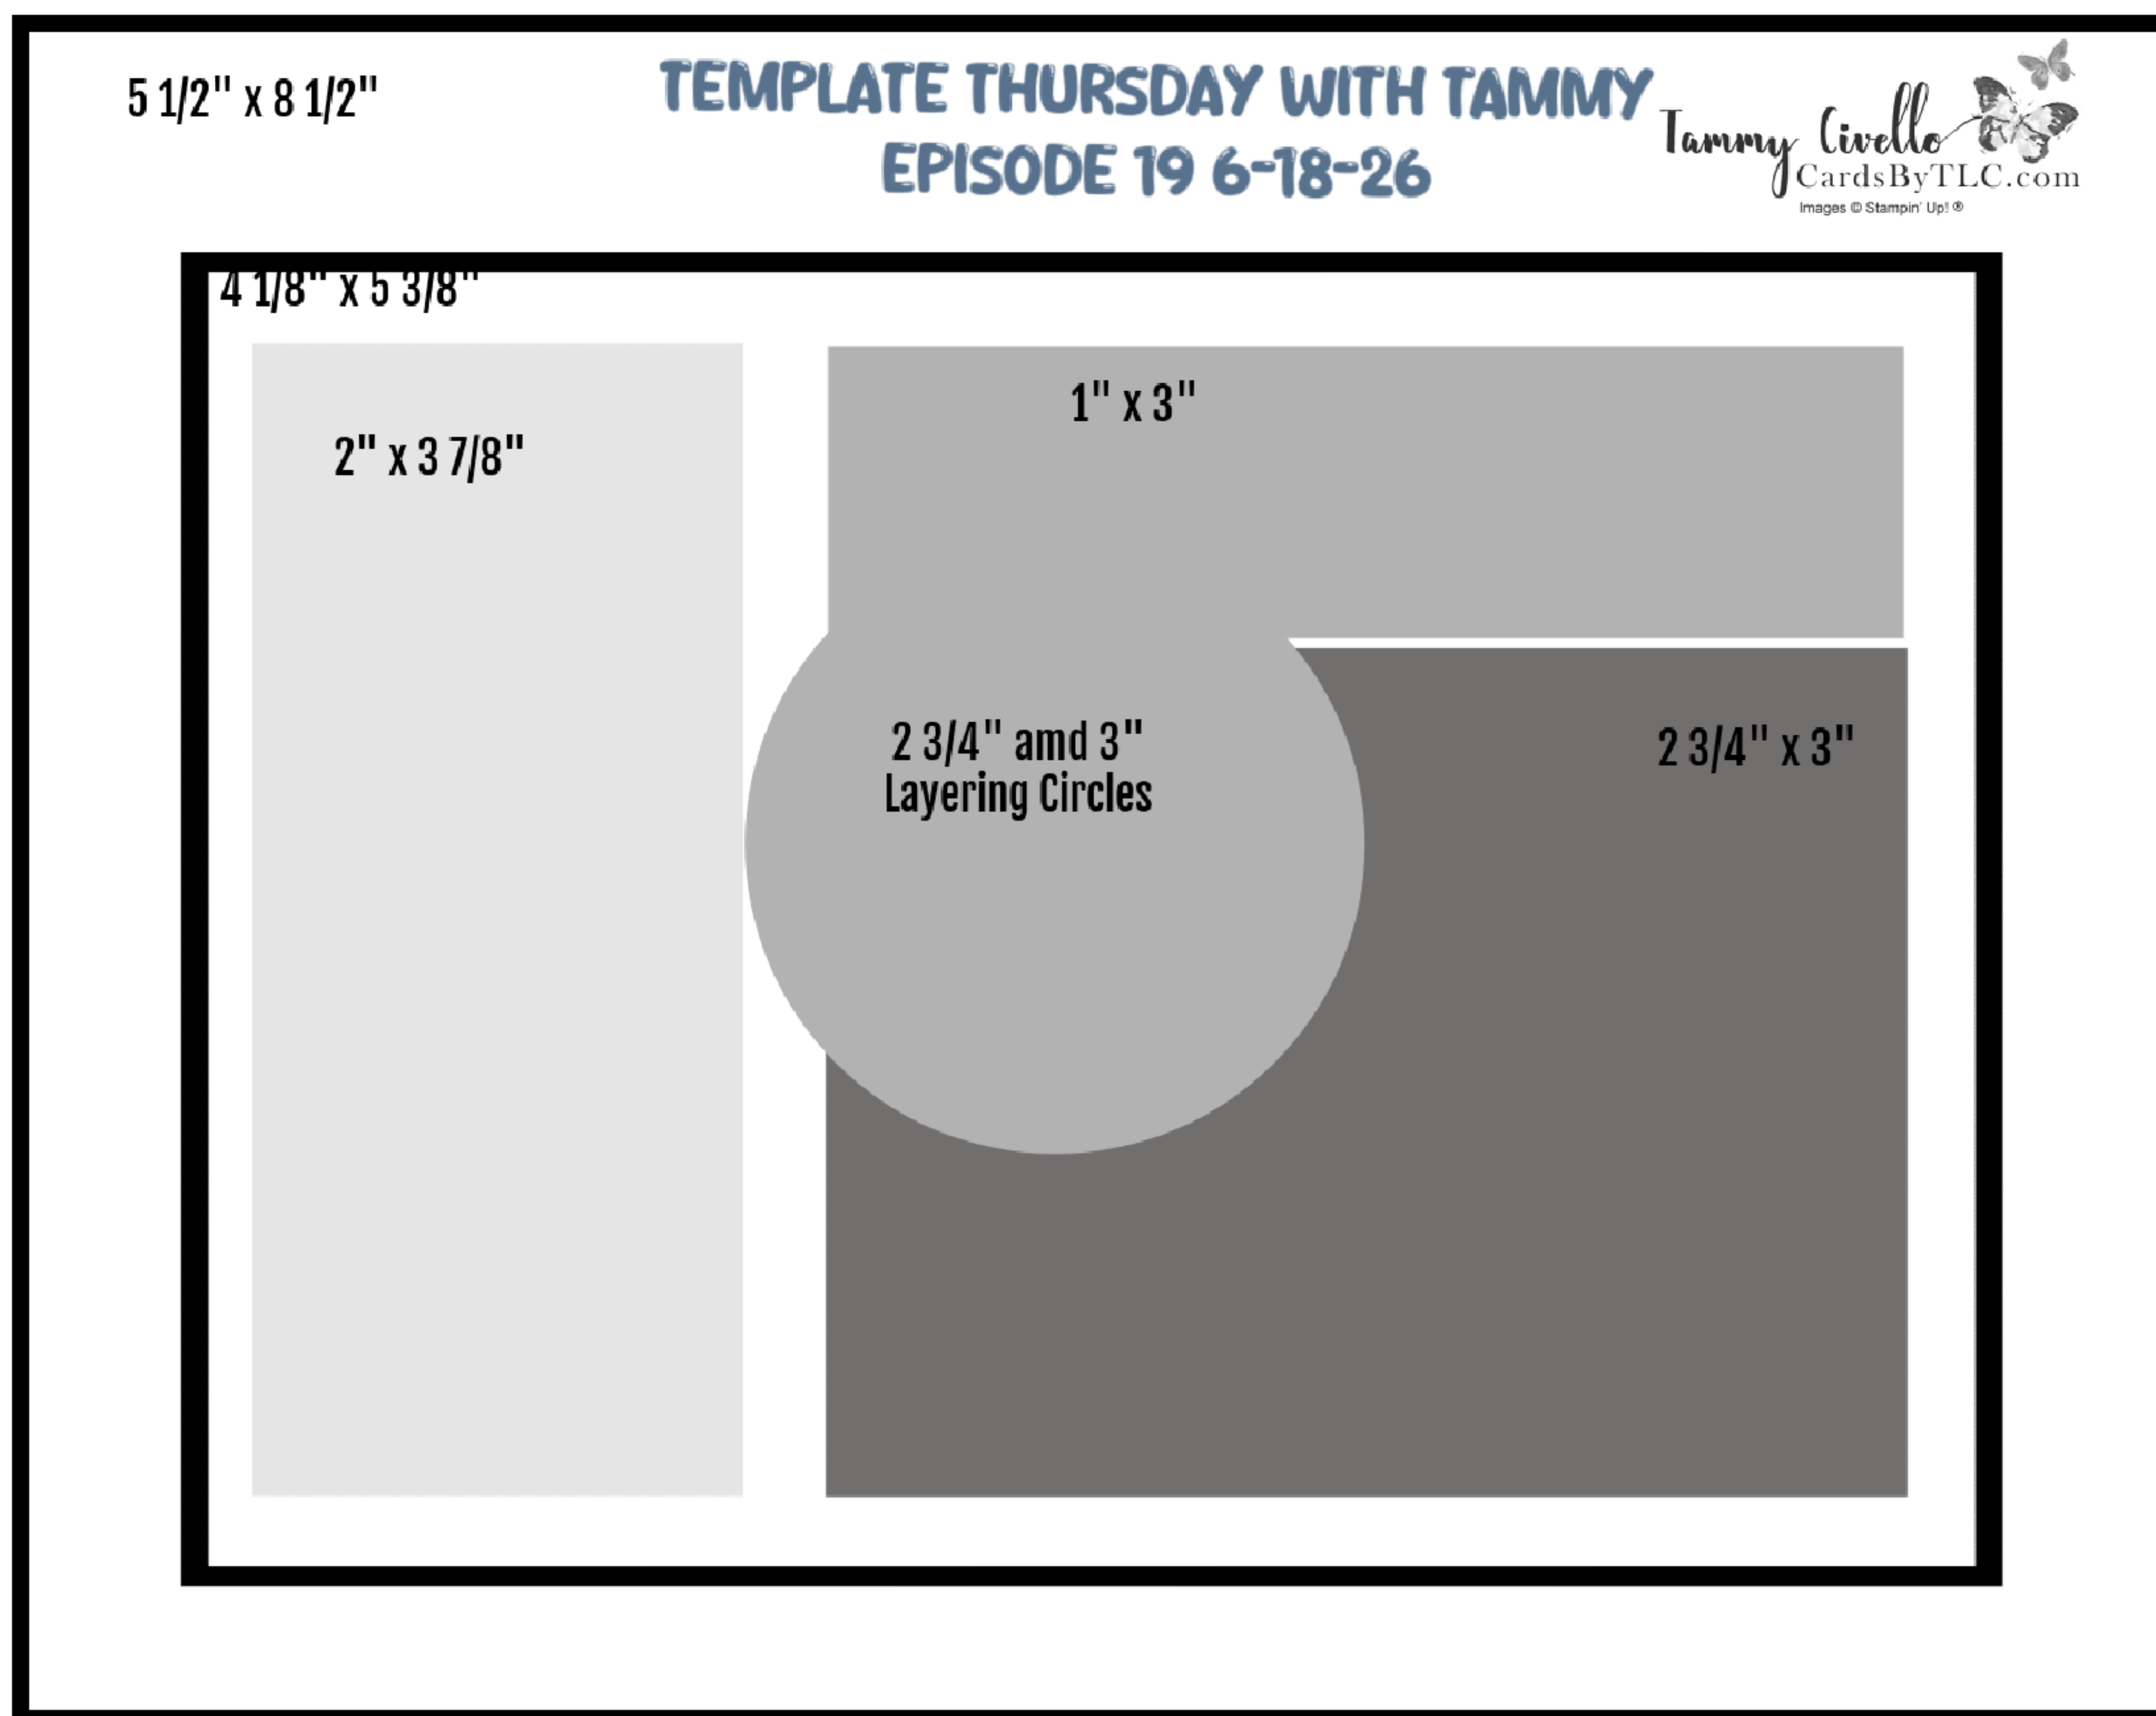

TEMPLATE THURSDAY WITH TAMMY

Episode #19
Blog Post Date 6/19/26

www.cardsbytlic.com