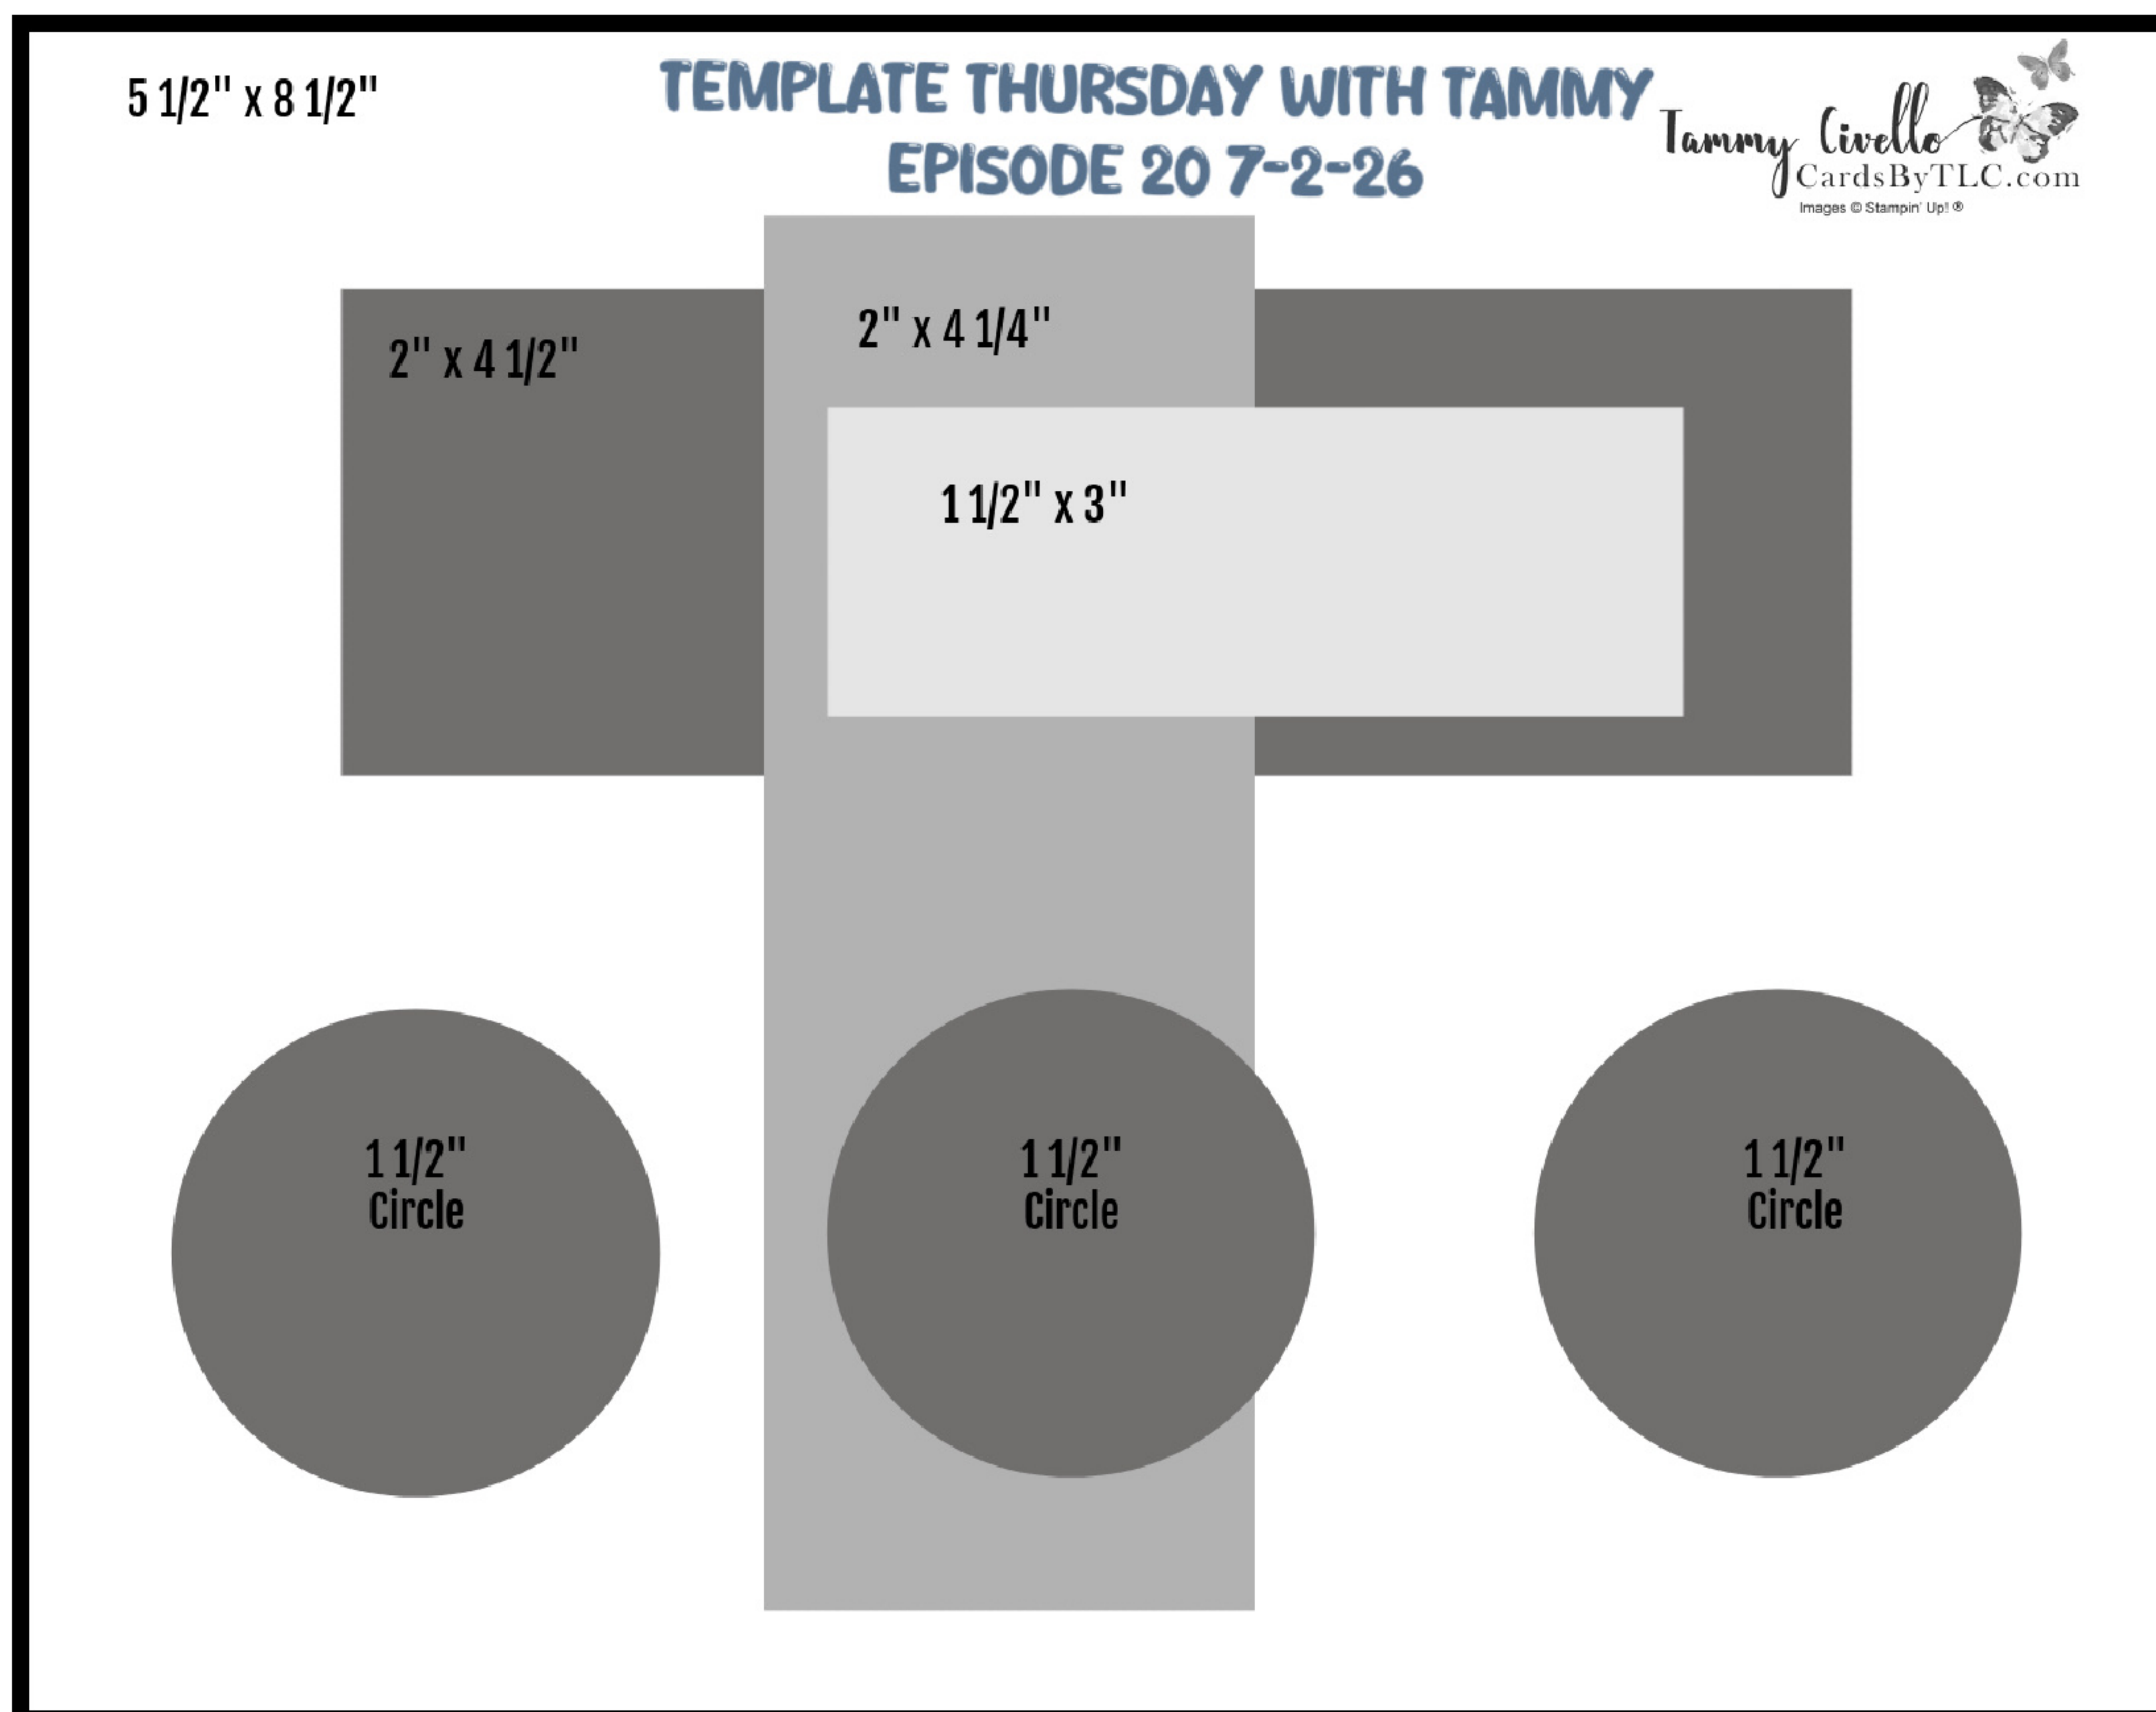

TEMPLATE THURSDAY WITH TAMMY

Episode #20
Blog Post Date 7/3/26

www.cardsbytLC.com