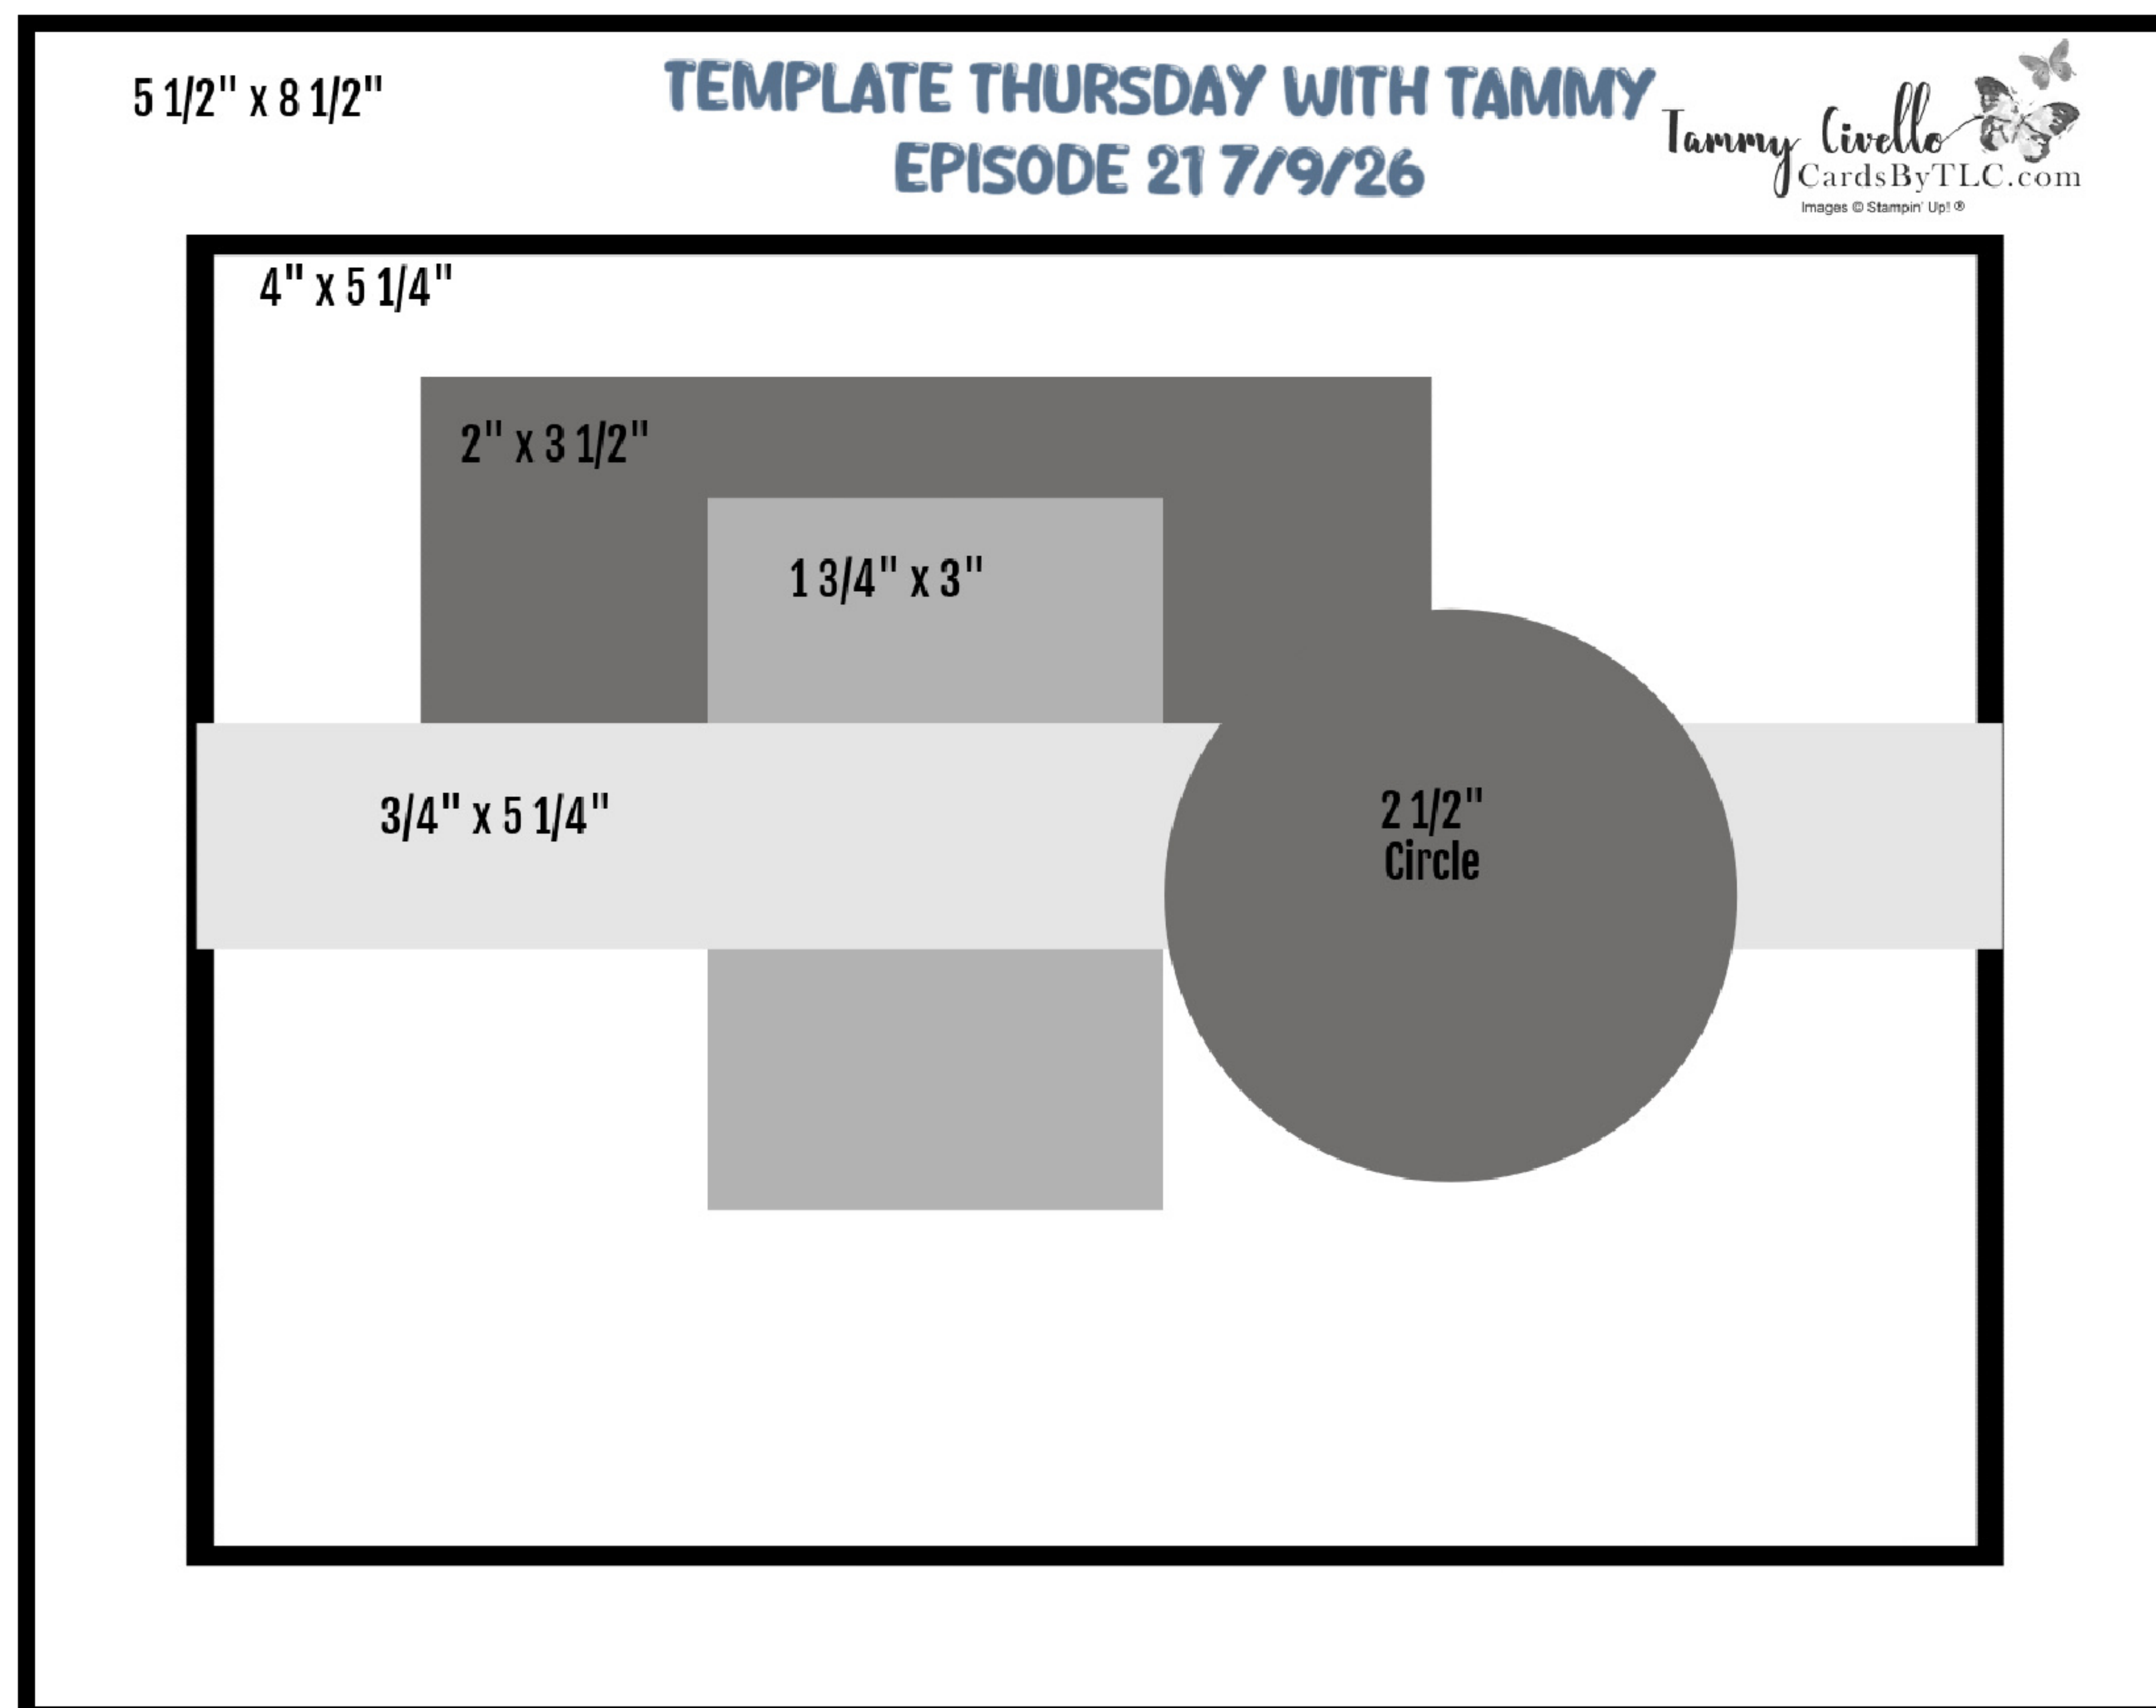

TEMPLATE THURSDAY WITH TAMMY

Episode #21
Blog Post Date 7/10/26

www.cardsbytlic.com