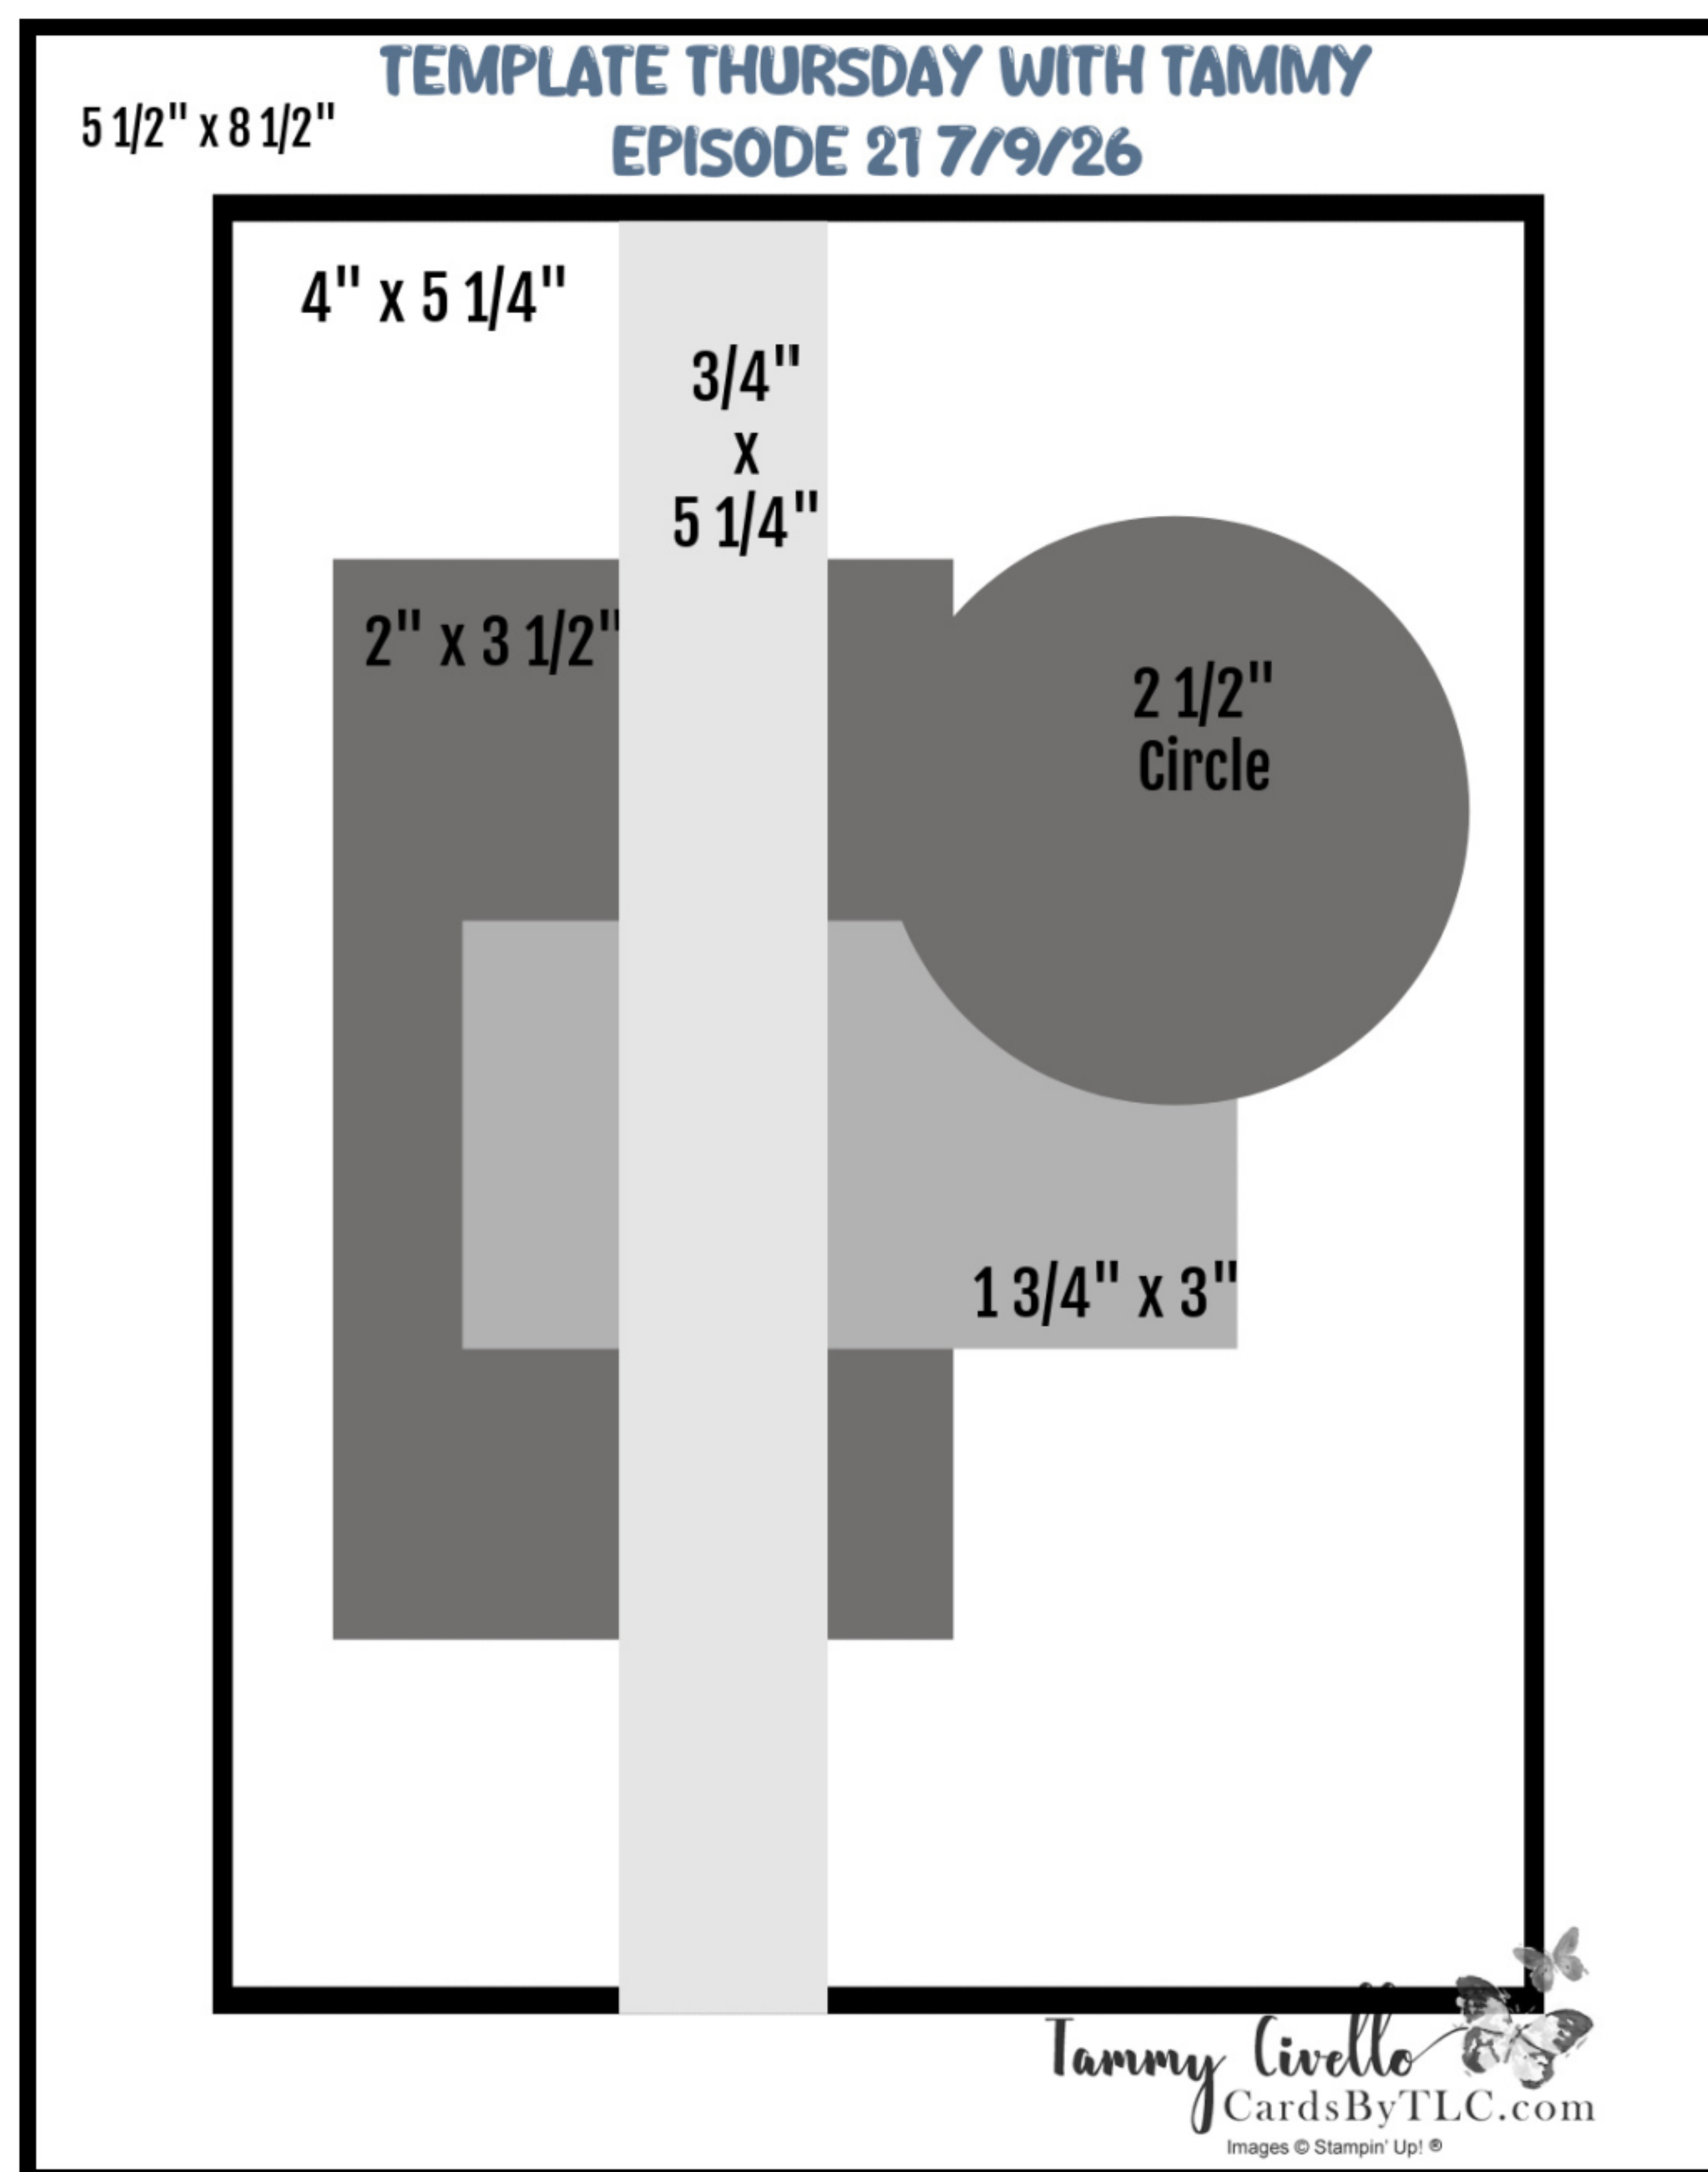

TEMPLATE THURSDAY WITH TAMMY

Episode #21
Blog Post Date 7/10/26

www.cardsbytLC.com